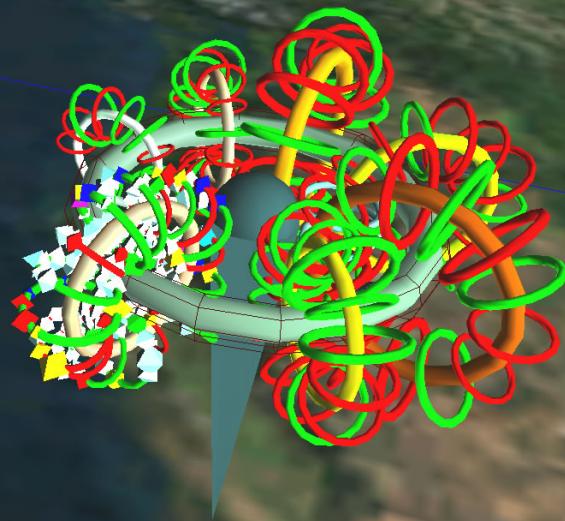

Main Toroid: Season, size=won/lost pct.

Sub-toroids: Months April through October, size=won/lost pct., color=place in standings

Sub-subtoroids: Games during month (red=lost, green=won)

Octahedra: inning, colored by runs scored

ANTz

ANTz